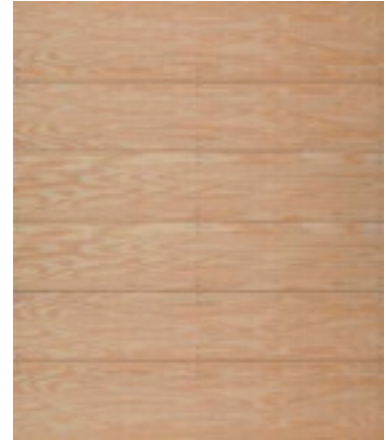

CLASSIC™ WOOD collection

MODELS 33

COMPLETE CONFIGURATIONS

Model 33 Base Door Designs

Model 33 Standard Section Arrangement

6'0" – 8'0" HIGH

8'1" – 10'0" HIGH

10'1" – 12'0" HIGH

Door widths available 6'0" to 18'0" in 1" increments. Door heights available 6'0" to 12'0" in 1" increments.

Possible Section Arrangements	
Door Height	Number of Sections
6'0" - 8'0"	4
7'0" - 10'0"	5
8'0" - 12'0"	6
9'0" - 12'0"	7
10'0" - 12'0"	8